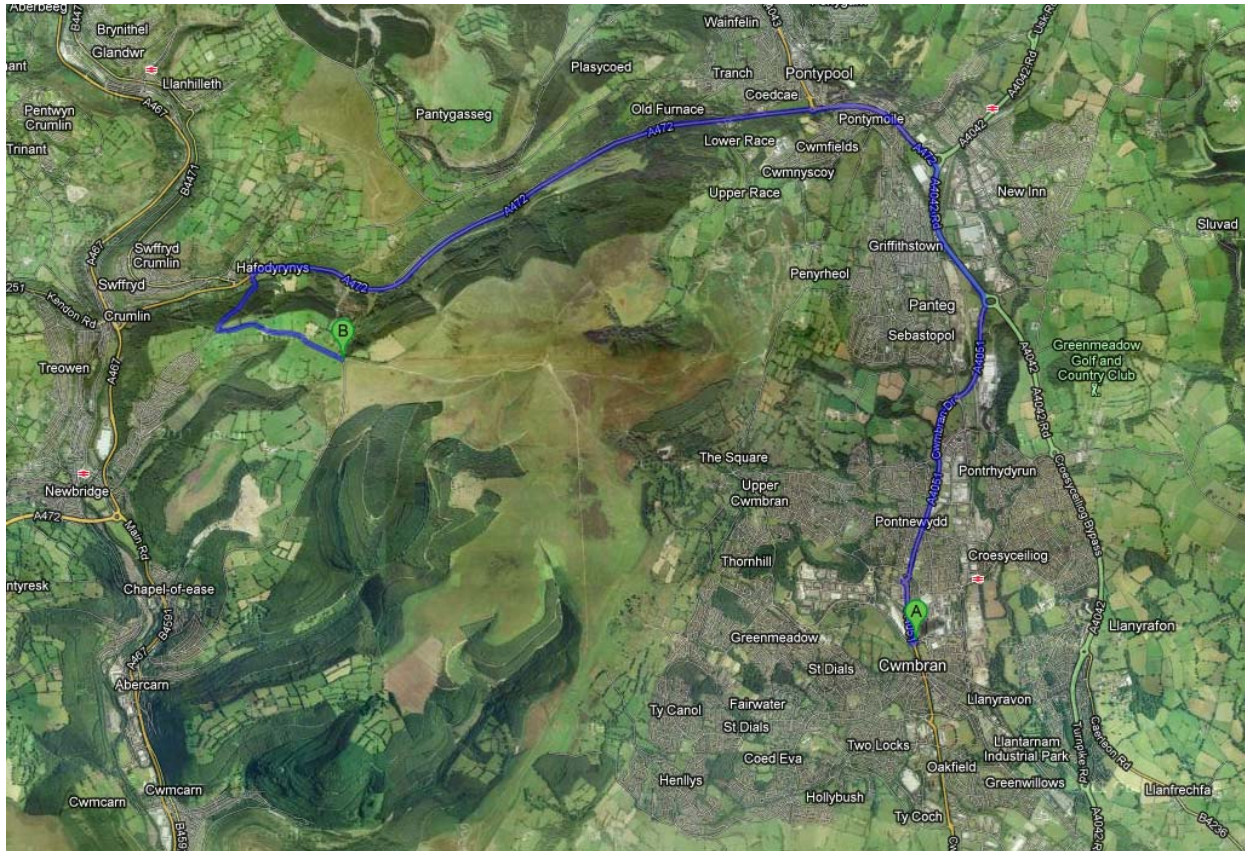

Directions to Cattle Grid Above Hafodyrynys

From Pontypool, travel down the A472 towards Hafodyrynys and Crumlin

In Hafodyrynys, take the first left after the pub along a small side road

After approximately 0.4 miles, turn left

Follow the road on until you cross over a cattle grid and stop

©2011 Google – Imagery ©2011 Bluesky, Infoterra Ltd & COWI A/S, DigitalGlobe, GeoEye, The GeoInformation Group, Map data ©2011 Tele Atlas