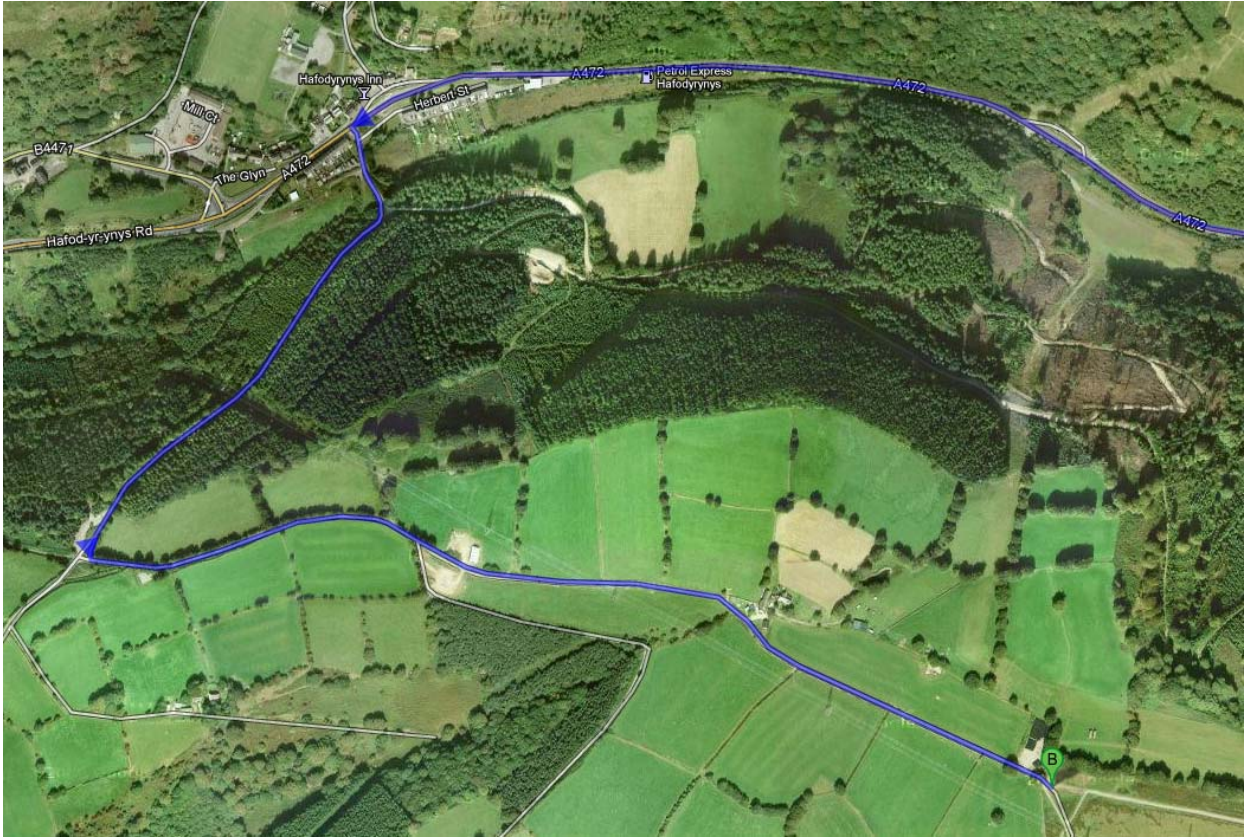

Directions to Cattle Grid Above Hafodyrynys

From Pontypool, travel down the A472 towards Hafodyrynys and Crumlin

In Hafodyrynys, take the first left after the pub along a small side road

After approximately 0.4 miles, turn left

Follow the road on until you cross over a cattle grid and stop

©2011 Google – Imagery ©2011 Bluesky, Infoterra Ltd & COWI A/S, DigitalGlobe, GeoEye, The GeoInformation Group, Map data ©2011 Tele Atlas